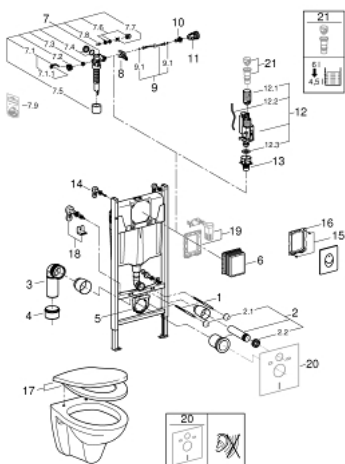

39 190 000 SOLIDO 4 ÎN 1 SET PENTRU WC, 1.13 M ÎNĂLȚIME DE INSTALARE

PIESE DE SCHIMB , mai 2016 – now

1. 1: șurub filetat (Spare part-nr. 4276400M)
2. 2: Set WC de racord admisie și evacuare (Spare part-nr. 37311K00)
   - 2.1: Dispozitiv de fixare lavoar (Spare part-nr. 43511SH0)
   - 2.2: Conector (Spare part-nr. 37119000)
3. 3: PP-cot de ieșire DN 90 (Spare part-nr. 42327000)
4. 4: Adaptor Scurgere de 4" pentru F Rapid SI (Spare part-nr. 42242000)
5. 5: Suport pentru cot de ieșire (Spare part-nr. 42243000)
6. 6: Puț de vizitare (Spare part-nr. 66791000)
7. 7: Vană de umplere (Spare part-nr. 37095000)
   - 7.1: Braț (Spare part-nr. 43734000)
     - 7.1.1: etanșare (Spare part-nr. 4377000M)
   - 7.2: Cap de ventil (Spare part-nr. 43536000)
   - 7.3: Membrană (Spare part-nr. 4375800M)
   - 7.4: piuliță olandeză (Spare part-nr. 43735000)
   - 7.5: FLOTOR Ventil, 5 buc. (Spare part-nr. 4379100M)
- 7.6: Set sigilii (Spare part-nr. 43722000)*
9. 8: Dispozitiv de susținere (Spare part-nr. 42246000)
10. 9: Țeavă (Spare part-nr. 42397000)
    - 9.1: Disc de etanșare (Spare part-nr. 0319100M)
11. 10: Robinet cu ventil de colț (Spare part-nr. 42396000)
12. 11: cutie de conexiuni (Spare part-nr. 38338000)
    1. 12: Dual Flush discharge valve AV1 (Spare part-nr. 42320000)
       - 12.1: Prelungire pentru Conductă de preaplin (Spare part-nr. 42313000)
       - 12.2: furtun pneumatic (Spare part-nr. 42319000)
       - 12.3: etanșare (Spare part-nr. 42310000)
    2. 13: Scaun de ventil pentru GD2 (Spare part-nr. 42315000)
13. 14: Suport de perete (Spare part-nr. 3855800M)
14. 15: șurub (Spare part-nr. 6636200M)
15. 16: Cadru de montaj (Spare part-nr. 43207000)
16. 17: WC seat and lid (Spare part-nr. 42466000)
17. 18: Xtra wall brackets, flexible plating (Spare part-nr. 38733000)
18. 19: Set retro-fit (Spare part-nr. 38796000)*
19. 20: Set pentru protecție anti zgomot (Spare part-nr. 37131000)*
20. 21: 4,5 l Adaptor pentru GD2 (Spare part-nr. 42333000)*

* Optional accessories