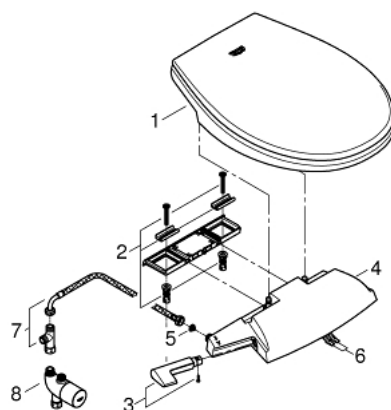

39 648 SH0 BAU CERAMIC MANUAL BIDET SEAT

DESCRIEREA PRODUSULUI

- Colour: alpine white
- WC seat with lid
- 2 dedicated spray arms (1 for anal area, 1 for front spray)
- pre- and post-rinsing of spray nozzle with fresh water
- manually operated side handle requires no electricity
- Duroplast WC seat and lid with soft close function
- flexible water connection 3/8"
- include:
 - placă de montaj
 - Filtru
 - pressure 0.1 - 1.0 MPa (1 - 10 bar)
 - în conformitate cu EN 1717

39 648 SH0 BAU CERAMIC MANUAL BIDET SEAT

PIESE DE SCHIMB , ianuarie 2019 – now

- 1: WC seat and lid (Spare part-nr. 14986SH0)
- 2: Piesă de fixare (Spare part-nr. 14989000)
- 3: Braț (Spare part-nr. 14988F00)
- 4: Operating unit (Spare part-nr. 14987SH0)
- 5: Filtru (Spare part-nr. 4241300M)
- 6: Spray set (Spare part-nr. 14990000)
- 7: Accessory set shower hose and T piece (Spare part-nr. 14074000)*
- 8: Protecție termică împotriva opăririi (Spare part-nr. 34487000)*