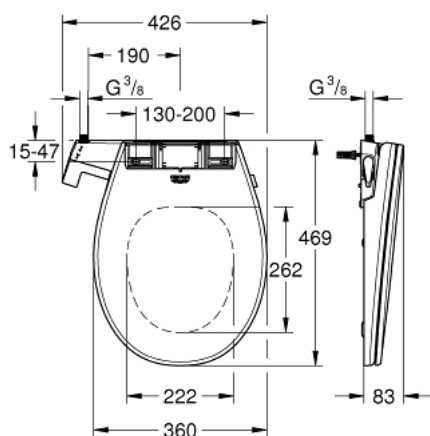

39 648 SH0 BAU CERAMIC MANUAL BIDET SEAT

DESCRIEREA PRODUSULUI

- Colour: alpine white
- WC seat with lid
- 2 dedicated spray arms (1 for anal area, 1 for front spray)
- pre- and post-rinsing of spray nozzle with fresh water
- manually operated side handle requires no electricity
- Duroplast WC seat and lid with soft close function
- flexible water connection 3/8"
- include:
 - placă de montaj
 - Filtru
 - pressure 0.1 - 1.0 MPa (1 - 10 bar)
 - în conformitate cu EN 1717

39 648 SH0 BAU CERAMIC MANUAL BIDET SEAT

PIESE DE SCHIMB , ianuarie 2019 – now

- 1: WC seat and lid (Spare part-nr. 14986SH0)
- 2: Piesă de fixare (Spare part-nr. 14989000)
- 3: Braț (Spare part-nr. 14988F00)
- 4: Operating unit (Spare part-nr. 14987SH0)
- 5: Filtru (Spare part-nr. 4241300M)
- 6: Spray set (Spare part-nr. 14990000)
- 7: Accessory set shower hose and T piece (Spare part-nr. 14074000)*
- 8: Protecție termică împotriva opăririi (Spare part-nr. 34487000)*