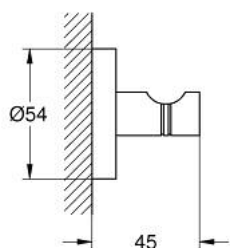

### DESCRIEREA PRODUSULUI

- Colour: brushed hard graphite
- material: metal
- fixare de perete ascunsă
- finisaj GROHE LongLife
- suitable for screwing (including screws and dowels) or gluing (glue 40 915 000 sold separately)
- holding force: max. 5 kg
- the specified holding capacity is valid for static (slowly applied) load and intended use only