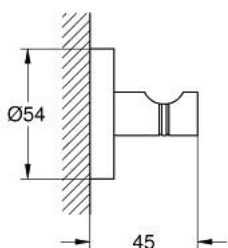

40 364 DA1 ESSENTIALS AGĂȚĂTOARE

DESCRIEREA PRODUSULUI

- Colour: warm sunset
- material: metal
- fixare de perete ascunsă
- finisaj GROHE LongLife
- suitable for screwing (including screws and dowels) or gluing (glue 40 915 000 sold separately)
- holding force: max. 5 kg
- the specified holding capacity is valid for static (slowly applied) load and intended use only