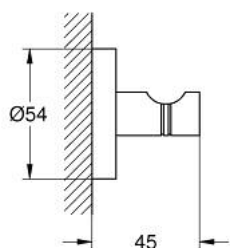

40 364 DL1 ESSENTIALS AGĂȚĂTOARE

DESCRIEREA PRODUSULUI

- Colour: brushed warm sunset
- material: metal
- fixare de perete ascunsă
- finisaj GROHE LongLife
- suitable for screwing (including screws and dowels) or gluing (glue 40 915 000 sold separately)
- holding force: max. 5 kg
- the specified holding capacity is valid for static (slowly applied) load and intended use only