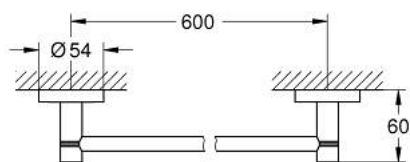

### DESCRIEREA PRODUSULUI

- Colour: cromat
- material: metal
- 654 mm (lungime utilă 600 mm)
- fixare de perete ascunsă
- suprafață GROHE LongLife
- suitable for screwing (including screws and dowels) or gluing (glue 40 915 000 sold separately)
- holding force: max. 10 kg
- the specified holding capacity is valid for static (slowly applied) load and intended use only