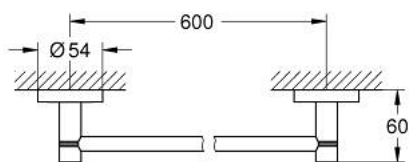

40 366 A01 ESSENTIALS SUPORT PENTRU PROSOP

DESCRIEREA PRODUSULUI

- Colour: hard graphite
- material: metal
- 654 mm (lungime utilă 600 mm)
- fixare de perete ascunsă
- finisaj GROHE LongLife
- suitable for screwing (including screws and dowels) or gluing (glue 40 915 000 sold separately)
- holding force: max. 10 kg
- the specified holding capacity is valid for static (slowly applied) load and intended use only