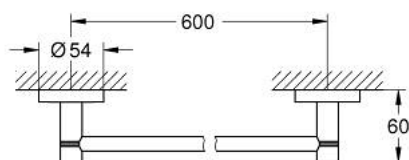

40 366 AL1 ESSENTIALS SUPORT PENTRU PROSOP

DESCRIEREA PRODUSULUI

- Colour: brushed hard graphite
- material: metal
- 654 mm (lungime utilă 600 mm)
- fixare de perete ascunsă
- finisaj GROHE LongLife
- suitable for screwing (including screws and dowels) or gluing (glue 40 915 000 sold separately)
- holding force: max. 10 kg
- the specified holding capacity is valid for static (slowly applied) load and intended use only