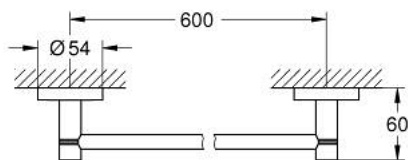

### DESCRIEREA PRODUSULUI

- Colour: warm sunset
- material: metal
- 654 mm (lungime utilă 600 mm)
- fixare de perete ascunsă
- finisaj GROHE LongLife
- suitable for screwing (including screws and dowels) or gluing (glue 40 915 000 sold separately)
- holding force: max. 10 kg
- the specified holding capacity is valid for static (slowly applied) load and intended use only