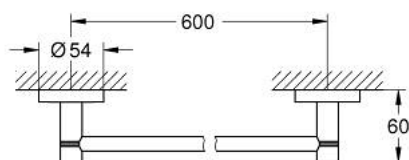

40 366 DC1 ESSENTIALS SUPORT PENTRU PROSOP

DESCRIEREA PRODUSULUI

- Colour: supersteel
- material: metal
- 654 mm (lungime utilă 600 mm)
- fixare de perete ascunsă
- finisaj GROHE LongLife
- suitable for screwing (including screws and dowels) or gluing (glue 40 915 000 sold separately)
- holding force: max. 10 kg
- the specified holding capacity is valid for static (slowly applied) load and intended use only