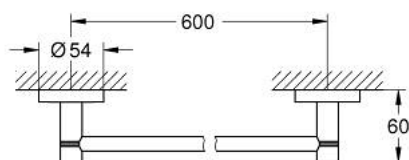

40 366 DL1 ESSENTIALS SUPORT PENTRU PROSOP

DESCRIEREA PRODUSULUI

- Colour: brushed warm sunset
- material: metal
- 654 mm (lungime utilă 600 mm)
- fixare de perete ascunsă
- finisaj GROHE LongLife
- suitable for screwing (including screws and dowels) or gluing (glue 40 915 000 sold separately)
- holding force: max. 10 kg
- the specified holding capacity is valid for static (slowly applied) load and intended use only