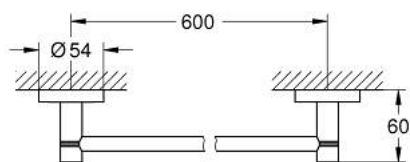

40 366 EN1 ESSENTIALS SUPORT PENTRU PROSOP

DESCRIEREA PRODUSULUI

- Colour: brushed nickel
- material: metal
- 654 mm (lungime utilă 600 mm)
- fixare de perete ascunsă
- finisaj GROHE LongLife
- suitable for screwing (including screws and dowels) or gluing (glue 40 915 000 sold separately)
- holding force: max. 10 kg
- the specified holding capacity is valid for static (slowly applied) load and intended use only