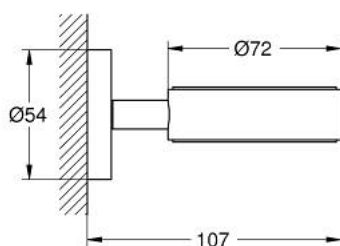

### DESCRIEREA PRODUSULUI

- Colour: brushed hard graphite
- material: metal
- pentru pahar de cristal (40 372 001)
- savonieră (40 368 001) sau dozator săpun lichid (40 394 001)
- fixare de perete ascunsă
- finisaj GROHE LongLife
- suitable for screwing (including screws and dowels) or gluing (glue 40 915 000 sold separately)
- holding force: max. 5 kg
- the specified holding capacity is valid for static (slowly applied) load and intended use only