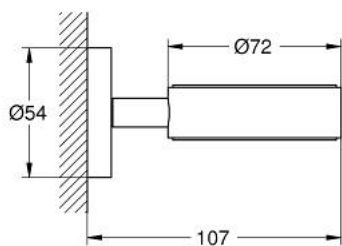

40 369 BE1 ESSENTIALS SUPORT

DESCRIEREA PRODUSULUI

- Colour: polished nickel
- material: metal
- pentru pahar de cristal (40 372 001)
- savonieră (40 368 001) sau dozator săpun lichid (40 394 001)
- fixare de perete ascunsă
- finisaj GROHE LongLife
- suitable for screwing (including screws and dowels) or gluing (glue 40 915 000 sold separately)
- holding force: max. 5 kg
- the specified holding capacity is valid for static (slowly applied) load and intended use only