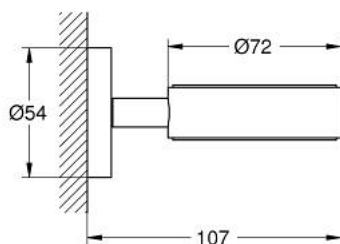

40 369 DA1 ESSENTIALS SUPORT

DESCRIEREA PRODUSULUI

- Colour: warm sunset
- material: metal
- pentru pahar de cristal (40 372 001)
- savonieră (40 368 001) sau dozator săpun lichid (40 394 001)
- fixare de perete ascunsă
- finisaj GROHE LongLife
- suitable for screwing (including screws and dowels) or gluing (glue 40 915 000 sold separately)
- holding force: max. 5 kg
- the specified holding capacity is valid for static (slowly applied) load and intended use only