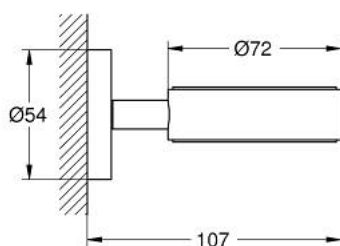

### DESCRIEREA PRODUSULUI

- Colour: supersteel
- material: metal
- pentru pahar de cristal (40 372 001)
- savonieră (40 368 001) sau dozator săpun lichid (40 394 001)
- fixare de perete ascunsă
- finisaj GROHE LongLife
- suitable for screwing (including screws and dowels) or gluing (glue 40 915 000 sold separately)
- holding force: max. 5 kg
- the specified holding capacity is valid for static (slowly applied) load and intended use only