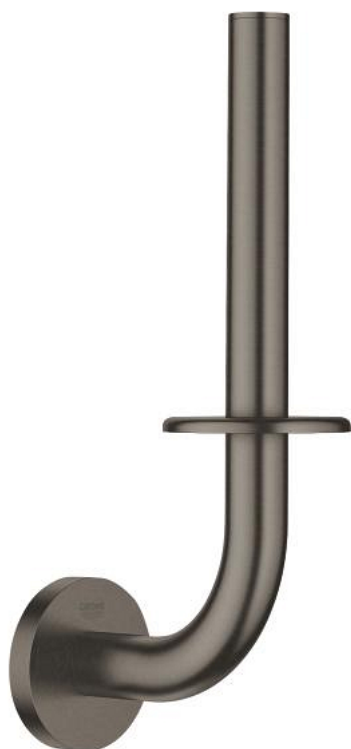

## 40 385 AL1 ESSENTIALS SUPORT REZERVĂ HÂRTIE IGIENICĂ

### DESCRIEREA PRODUSULUI

- Colour: brushed hard graphite
- material: metal
- montare pe perete
- fixare de perete ascunsă
- finisaj GROHE LongLife
- suitable for screwing (including screws and dowels) or gluing (glue 40 915 000 sold separately)
- holding force: max. 5 kg
- the specified holding capacity is valid for static (slowly applied) load and intended use only