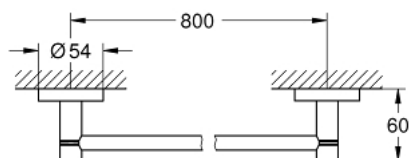

40 386 BE1 ESSENTIALS SUPORT PENTRU PROSOP

DESCRIEREA PRODUSULUI

- Colour: polished nickel
- material: metal
- 854 mm (lungime utilă 800 mm)
- fixare de perete ascunsă
- finisaj GROHE LongLife
- suitable for screwing (including screws and dowels) or gluing (glue 40 915 000 sold separately)
- holding force: max. 10 kg
- the specified holding capacity is valid for static (slowly applied) load and intended use only