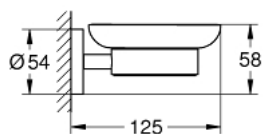

### DESCRIEREA PRODUSULUI

- Colour: cromat
- material: sticlă / metal
- compus din:
  - suport (40 369 001)
  - savonieră (40 368 001)
- fixare de perete ascunsă
- suprafață GROHE LongLife
- suitable for screwing (including screws and dowels) or gluing (glue 40 915 000 sold separately)
- holding force: max. 5 kg
- the specified holding capacity is valid for static (slowly applied) load and intended use only