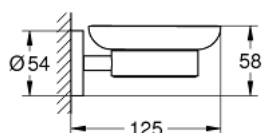

40 444 DC1 ESSENTIALS SAVONIERĂ CU SUPORT

DESCRIEREA PRODUSULUI

- Colour: supersteel
- material: sticlă / metal
- compus din:
 - suport (40 369 001)
 - savonieră (40 368 001)
- fixare de perete ascunsă
- finisaj GROHE LongLife
- suitable for screwing (including screws and dowels) or gluing (glue 40 915 000 sold separately)
- holding force: max. 5 kg
- the specified holding capacity is valid for static (slowly applied) load and intended use only