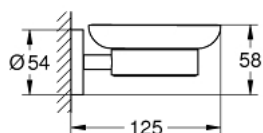

40 444 EN1 ESSENTIALS SAVONIERĂ CU SUPORT

DESCRIEREA PRODUSULUI

- Colour: brushed nickel
- material: sticlă / metal
- compus din:
 - suport (40 369 001)
 - savonieră (40 368 001)
- fixare de perete ascunsă
- finisaj GROHE LongLife
- suitable for screwing (including screws and dowels) or gluing (glue 40 915 000 sold separately)
- holding force: max. 5 kg
- the specified holding capacity is valid for static (slowly applied) load and intended use only