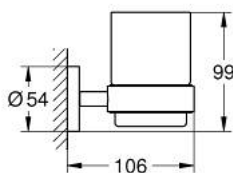

### DESCRIEREA PRODUSULUI

- Colour: cromat
- material: sticlă / metal
- compus din:
  - suport (40 369 001)
  - pahar de sticlă (40 372 001)
  - fixare de perete ascunsă
- suprafață GROHE LongLife
- suitable for screwing (including screws and dowels) or gluing (glue 40 915 000 sold separately)
- holding force: max. 5 kg
- the specified holding capacity is valid for static (slowly applied) load and intended use only