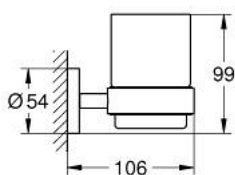

40 447 DC1 ESSENTIALS PAHAR DE STICLĂ CU SUPPORT

DESCRIEREA PRODUSULUI

- Colour: supersteel
- material: sticlă / metal
- compus din:
 - suport (40 369 001)
 - pahar de sticlă (40 372 001)
- fixare de perete ascunsă
- finisaj GROHE LongLife
- suitable for screwing (including screws and dowels) or gluing (glue 40 915 000 sold separately)
- holding force: max. 5 kg
- the specified holding capacity is valid for static (slowly applied) load and intended use only

40 447 DC1 ESSENTIALS PAHAR DE STICLĂ CU SUPORT

PIESE DE SCHIMB , septembrie 2016 – now

1: Pahar de sticlă (Spare part-nr. 40372001)