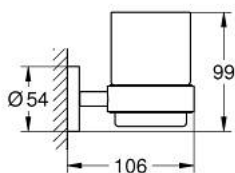

40 447 EN1 ESSENTIALS PAHAR DE STICLĂ CU SUPPORT

DESCRIEREA PRODUSULUI

- Colour: brushed nickel
- material: sticlă / metal
- compus din:
 - suport (40 369 001)
 - pahar de sticlă (40 372 001)
- fixare de perete ascunsă
- finisaj GROHE LongLife
- suitable for screwing (including screws and dowels) or gluing (glue 40 915 000 sold separately)
- holding force: max. 5 kg
- the specified holding capacity is valid for static (slowly applied) load and intended use only

40 447 EN1 ESSENTIALS PAHAR DE STICLĂ CU SUPORT

PIESE DE SCHIMB , februarie 2015 – now

1: Pahar de sticlă (Spare part-nr. 40372001)