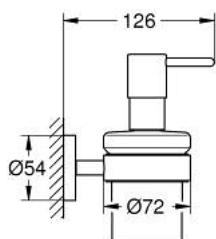

40 448 EN1 ESSENTIALS DOZATOR SĂPUN LICHID CU SUPORT

DESCRIEREA PRODUSULUI

- Colour: brushed nickel
- material: sticlă / metal
- volum de umplere 160 ml
- compus din:
- suport (40 369 001)
- dozator săpun lichid (40 394 001)
- fixare de perete ascunsă
- finisaj GROHE LongLife
- suitable for screwing (including screws and dowels) or gluing (glue 40 915 000 sold separately)
- holding force: max. 5 kg
- the specified holding capacity is valid for static (slowly applied) load and intended use only

40 448 EN1 ESSENTIALS DOZATOR SĂPUN LICHID CU SUPORT

PIESE DE SCHIMB , februarie 2015 – now

1: Dozator săpun lichid (Spare part-nr. 40394EN1)