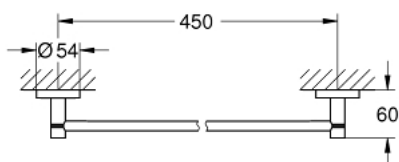

40 688 A01 ESSENTIALS SUPORT PENTRU PROSOP

DESCRIEREA PRODUSULUI

- Colour: hard graphite
- material: metal
- 504 mm (lungime utilă 450 mm)
- fixare de perete ascunsă
- finisaj GROHE LongLife
- suitable for screwing (including screws and dowels) or gluing (glue 40 915 000 sold separately)
- holding force: max. 10 kg
- the specified holding capacity is valid for static (slowly applied) load and intended use only