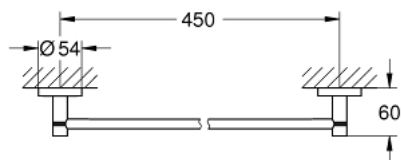

40 688 DA1 ESSENTIALS SUPORT PENTRU PROSOP

DESCRIEREA PRODUSULUI

- Colour: warm sunset
- material: metal
- 504 mm (lungime utilă 450 mm)
- fixare de perete ascunsă
- finisaj GROHE LongLife
- suitable for screwing (including screws and dowels) or gluing (glue 40 915 000 sold separately)
- holding force: max. 10 kg
- the specified holding capacity is valid for static (slowly applied) load and intended use only