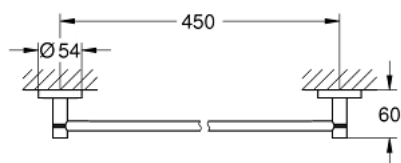

40 688 DC1 ESSENTIALS SUPORT PENTRU PROSOP

DESCRIEREA PRODUSULUI

- Colour: supersteel
- material: metal
- 504 mm (lungime utilă 450 mm)
- fixare de perete ascunsă
- finisaj GROHE LongLife
- suitable for screwing (including screws and dowels) or gluing (glue 40 915 000 sold separately)
- holding force: max. 10 kg
- the specified holding capacity is valid for static (slowly applied) load and intended use only