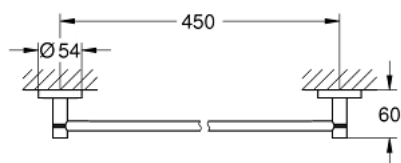

### DESCRIEREA PRODUSULUI

- Colour: brushed warm sunset
- material: metal
- 504 mm (lungime utilă 450 mm)
- fixare de perete ascunsă
- finisaj GROHE LongLife
- suitable for screwing (including screws and dowels) or gluing (glue 40 915 000 sold separately)
- holding force: max. 10 kg
- the specified holding capacity is valid for static (slowly applied) load and intended use only