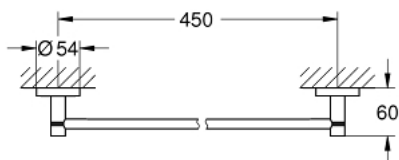

40 688 GL1 ESSENTIALS SUPTOR PENTRU PROSOP

DESCRIEREA PRODUSULUI

- Colour: cool sunrise
- material: metal
- 504 mm (lungime utilă 450 mm)
- fixare de perete ascunsă
- finisaj GROHE LongLife
- suitable for screwing (including screws and dowels) or gluing (glue 40 915 000 sold separately)
- holding force: max. 10 kg
- the specified holding capacity is valid for static (slowly applied) load and intended use only