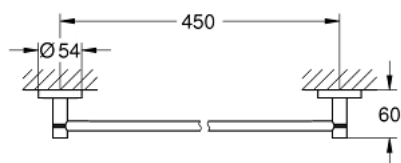

40 688 GN1 ESSENTIALS SUPORT PENTRU PROSOP

DESCRIEREA PRODUSULUI

- Colour: brushed cool sunrise
- material: metal
- 504 mm (lungime utilă 450 mm)
- fixare de perete ascunsă
- finisaj GROHE LongLife
- suitable for screwing (including screws and dowels) or gluing (glue 40 915 000 sold separately)
- holding force: max. 10 kg
- the specified holding capacity is valid for static (slowly applied) load and intended use only