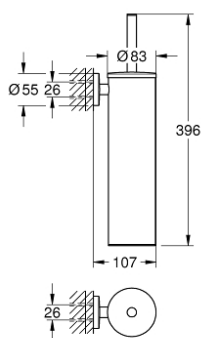

40 696 AL0 ESSENTIALS TOILET BRUSH SET METAL

DESCRIEREA PRODUSULUI

- Colour: brushed hard graphite
- material: metal
- montare pe perete
- fixare de perete ascunsă
- finisaj GROHE LongLife
- suitable for screwing (including screws and dowels)
- black brush head
- removable inner plastic container

40 696 AL0 ESSENTIALS TOILET BRUSH SET METAL

PIESE DE SCHIMB , noiembrie 2022 – now

1: brush (Spare part-nr. 40743AL0)

1.1: Brush head (Spare part-nr. 40744K00)

2: Spare cup for brush (Spare part-nr. 40745K00)