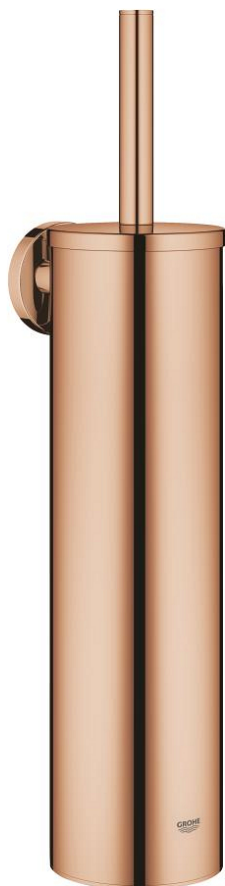

40 696 DA0 ESSENTIALS TOILET BRUSH SET METAL

DESCRIEREA PRODUSULUI

- Colour: warm sunset
- material: metal
- montare pe perete
- fixare de perete ascunsă
- finisaj GROHE LongLife
- suitable for screwing (including screws and dowels)
- black brush head
- removable inner plastic container

40 696 DA0 ESSENTIALS TOILET BRUSH SET METAL

PIESE DE SCHIMB , noiembrie 2022 – now

1: brush (Spare part-nr. 40743DA0)

1.1: Brush head (Spare part-nr. 40744K00)

2: Spare cup for brush (Spare part-nr. 40745K00)