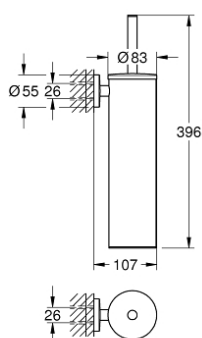

40 696 DA0 ESSENTIALS TOILET BRUSH SET METAL

DESCRIEREA PRODUSULUI

- Colour: warm sunset
- material: metal
- montare pe perete
- fixare de perete ascunsă
- finisaj GROHE LongLife
- suitable for screwing (including screws and dowels)
- black brush head
- removable inner plastic container

40 696 DA0 ESSENTIALS TOILET BRUSH SET METAL

PIESE DE SCHIMB , noiembrie 2022 – now

1: brush (Spare part-nr. 40743DA0)

1.1: Brush head (Spare part-nr. 40744K00)

2: Spare cup for brush (Spare part-nr. 40745K00)