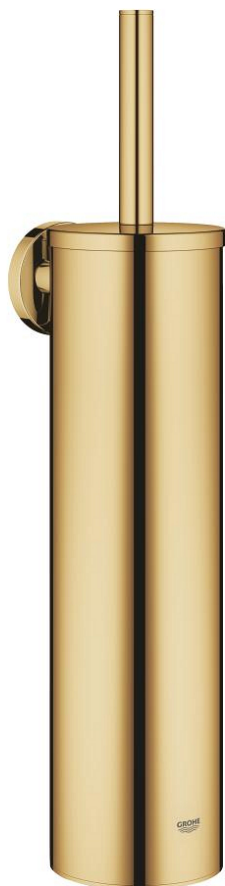

40 696 GL0 ESSENTIALS TOILET BRUSH SET METAL

DESCRIEREA PRODUSULUI

- Colour: cool sunrise
- material: metal
- montare pe perete
- fixare de perete ascunsă
- finisaj GROHE LongLife
- suitable for screwing (including screws and dowels)
- black brush head
- removable inner plastic container

40 696 GL0 ESSENTIALS TOILET BRUSH SET METAL

PIESE DE SCHIMB , noiembrie 2022 – now

1: brush (Spare part-nr. 40743GL0)

1.1: Brush head (Spare part-nr. 40744K00)

2: Spare cup for brush (Spare part-nr. 40745K00)