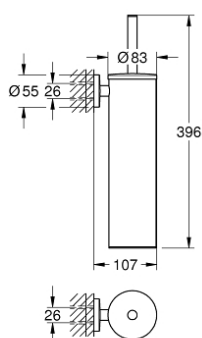

40 696 GL0 ESSENTIALS TOILET BRUSH SET METAL

DESCRIEREA PRODUSULUI

- Colour: cool sunrise
- material: metal
- montare pe perete
- fixare de perete ascunsă
- finisaj GROHE LongLife
- suitable for screwing (including screws and dowels)
- black brush head
- removable inner plastic container

40 696 GL0 ESSENTIALS TOILET BRUSH SET METAL

PIESE DE SCHIMB , noiembrie 2022 – now

1: brush (Spare part-nr. 40743GL0)

1.1: Brush head (Spare part-nr. 40744K00)

2: Spare cup for brush (Spare part-nr. 40745K00)