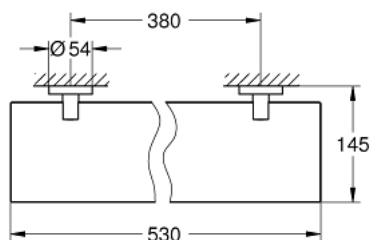

### DESCRIEREA PRODUSULUI

- Colour: supersteel
- material: sticlă / metal
- 530 mm (lungime utilă 380 mm)
- fixare de perete ascunsă
- finisaj GROHE LongLife
- suitable for screwing (including screws and dowels) or gluing (glue 40 915 000 sold separately)
- holding force: max. 5 kg
- the specified holding capacity is valid for static (slowly applied) load and intended use only