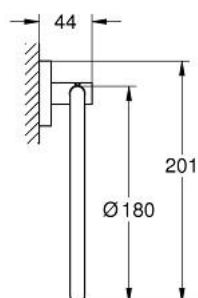

### DESCRIEREA PRODUSULUI

- Colour: brushed nickel
- material: metal
- towel ring (40 365 EN1)
- robe hook (40 364 EN1)
- towel rail, 654 mm (40 366 EN1)
- fixare de perete ascunsă
- finisaj GROHE LongLife
- suitable for screwing (including screws and dowels) or gluing (glue 40 915 000 sold separately)