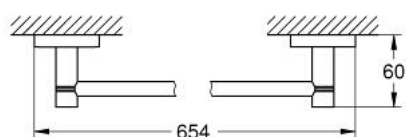

### DESCRIEREA PRODUSULUI

- Colour: brushed nickel
- material: metal
- towel ring (40 365 EN1)
- robe hook (40 364 EN1)
- towel rail, 654 mm (40 366 EN1)
- fixare de perete ascunsă
- finisaj GROHE LongLife
- suitable for screwing (including screws and dowels) or gluing (glue 40 915 000 sold separately)