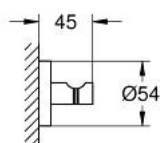

### DESCRIEREA PRODUSULUI

- Colour: brushed nickel
- material: metal
- towel ring (40 365 EN1)
- robe hook (40 364 EN1)
- towel rail, 654 mm (40 366 EN1)
- fixare de perete ascunsă
- finisaj GROHE LongLife
- suitable for screwing (including screws and dowels) or gluing (glue 40 915 000 sold separately)