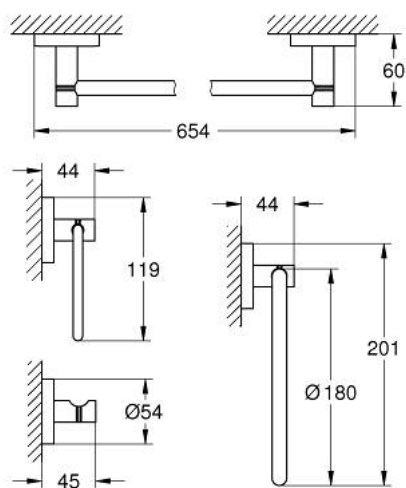

## 40 823 EN1 ESSENTIALS SET ACCESORII 4 ÎN 1 MASTER BATHROOM

### DESCRIEREA PRODUSULUI

- Colour: brushed nickel
- material: metal
- compus din:
- towel rail, 654 mm (40 366 EN1)
- robe hook (40 364 EN1)
- toilet paper holder 40 689 EN1
- towel ring (40 365 EN1)
- fixare de perete ascunsă
- finisaj GROHE LongLife
- suitable for screwing (including screws and dowels) or gluing (glue 40 915 000 sold separately)