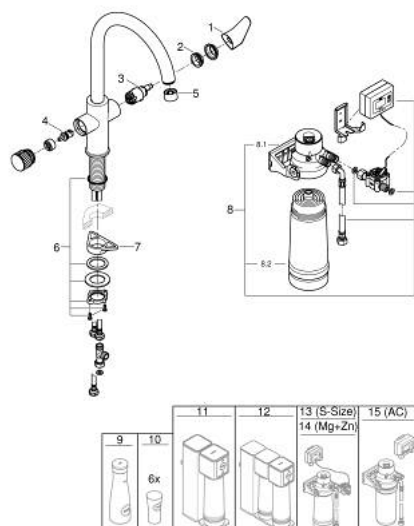

40 876 000 GROHE BLUE ULTRASAFE FILTER STARTER SET

DESCRIEREA PRODUSULUI

- compus din:
- GROHE Blue filter head
- GROHE Blue Ultrasafe filter retains microplastic > 1 μm , 99.999 % of bacteria and 99,5 % of lead
- reduce substanțele responsabile de gust și miros, ex: clor
- filter capacity 3000 l, the filter must be replaced after 6 months of use
- flow meter for filter lifetime measurement including 2 x AA batteries
- compatible with GROHE Blue Pure single faucets

40 876 000 GROHE BLUE ULTRASAFE FILTER STARTER SET

PIESE DE SCHIMB , iulie 2021 – now

- 1: Braț (Spare part-nr. 48510000)
- 2: inel de fixare (Spare part-nr. 07419000)
- 3: Cartuș (Spare part-nr. 46963000)
- 4: null (Spare part-nr. 48620000)
- 5: Aerator (Spare part-nr. 48343000)
- 6: Ansamblu de fixare a tijei nefiletate (Spare part-nr. 48384000)
- 7: placă de susținere (Spare part-nr. 05334000)