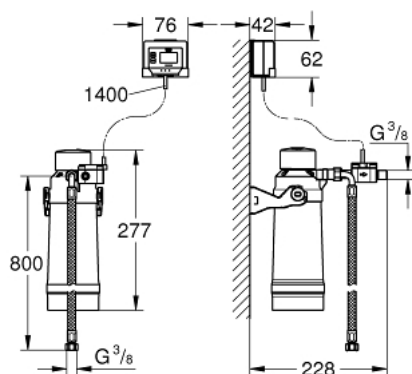

40 876 000 GROHE BLUE ULTRASAFE FILTER STARTER SET

DESCRIEREA PRODUSULUI

- compus din:
- GROHE Blue filter head
- GROHE Blue Ultrasafe filter retains microplastic > 1 μm , 99.999 % of bacteria and 99,5 % of lead
- reduce substanțele responsabile de gust și miros, ex: clor
- filter capacity 3000 l, the filter must be replaced after 6 months of use
- flow meter for filter lifetime measurement including 2 x AA batteries
- compatible with GROHE Blue Pure single faucets

40 876 000 GROHE BLUE ULTRASAFE FILTER STARTER SET

PIESE DE SCHIMB , iulie 2021 – now

- 1: Braț (Spare part-nr. 48510000)
- 2: inel de fixare (Spare part-nr. 07419000)
- 3: Cartuș (Spare part-nr. 46963000)
- 4: null (Spare part-nr. 48620000)
- 5: Aerator (Spare part-nr. 48343000)
- 6: Ansamblu de fixare a tijei nefiletate (Spare part-nr. 48384000)
- 7: placă de susținere (Spare part-nr. 05334000)