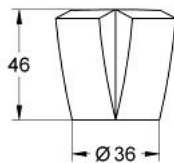

45 144 000 **COSTA MÂNER ABS**

DESCRIEREA PRODUSULUI

- Colour: cromat
- plastic termoizolant
- suprafață cromată
- marcaj: albastru/rosu
- suprafață GROHE LongLife